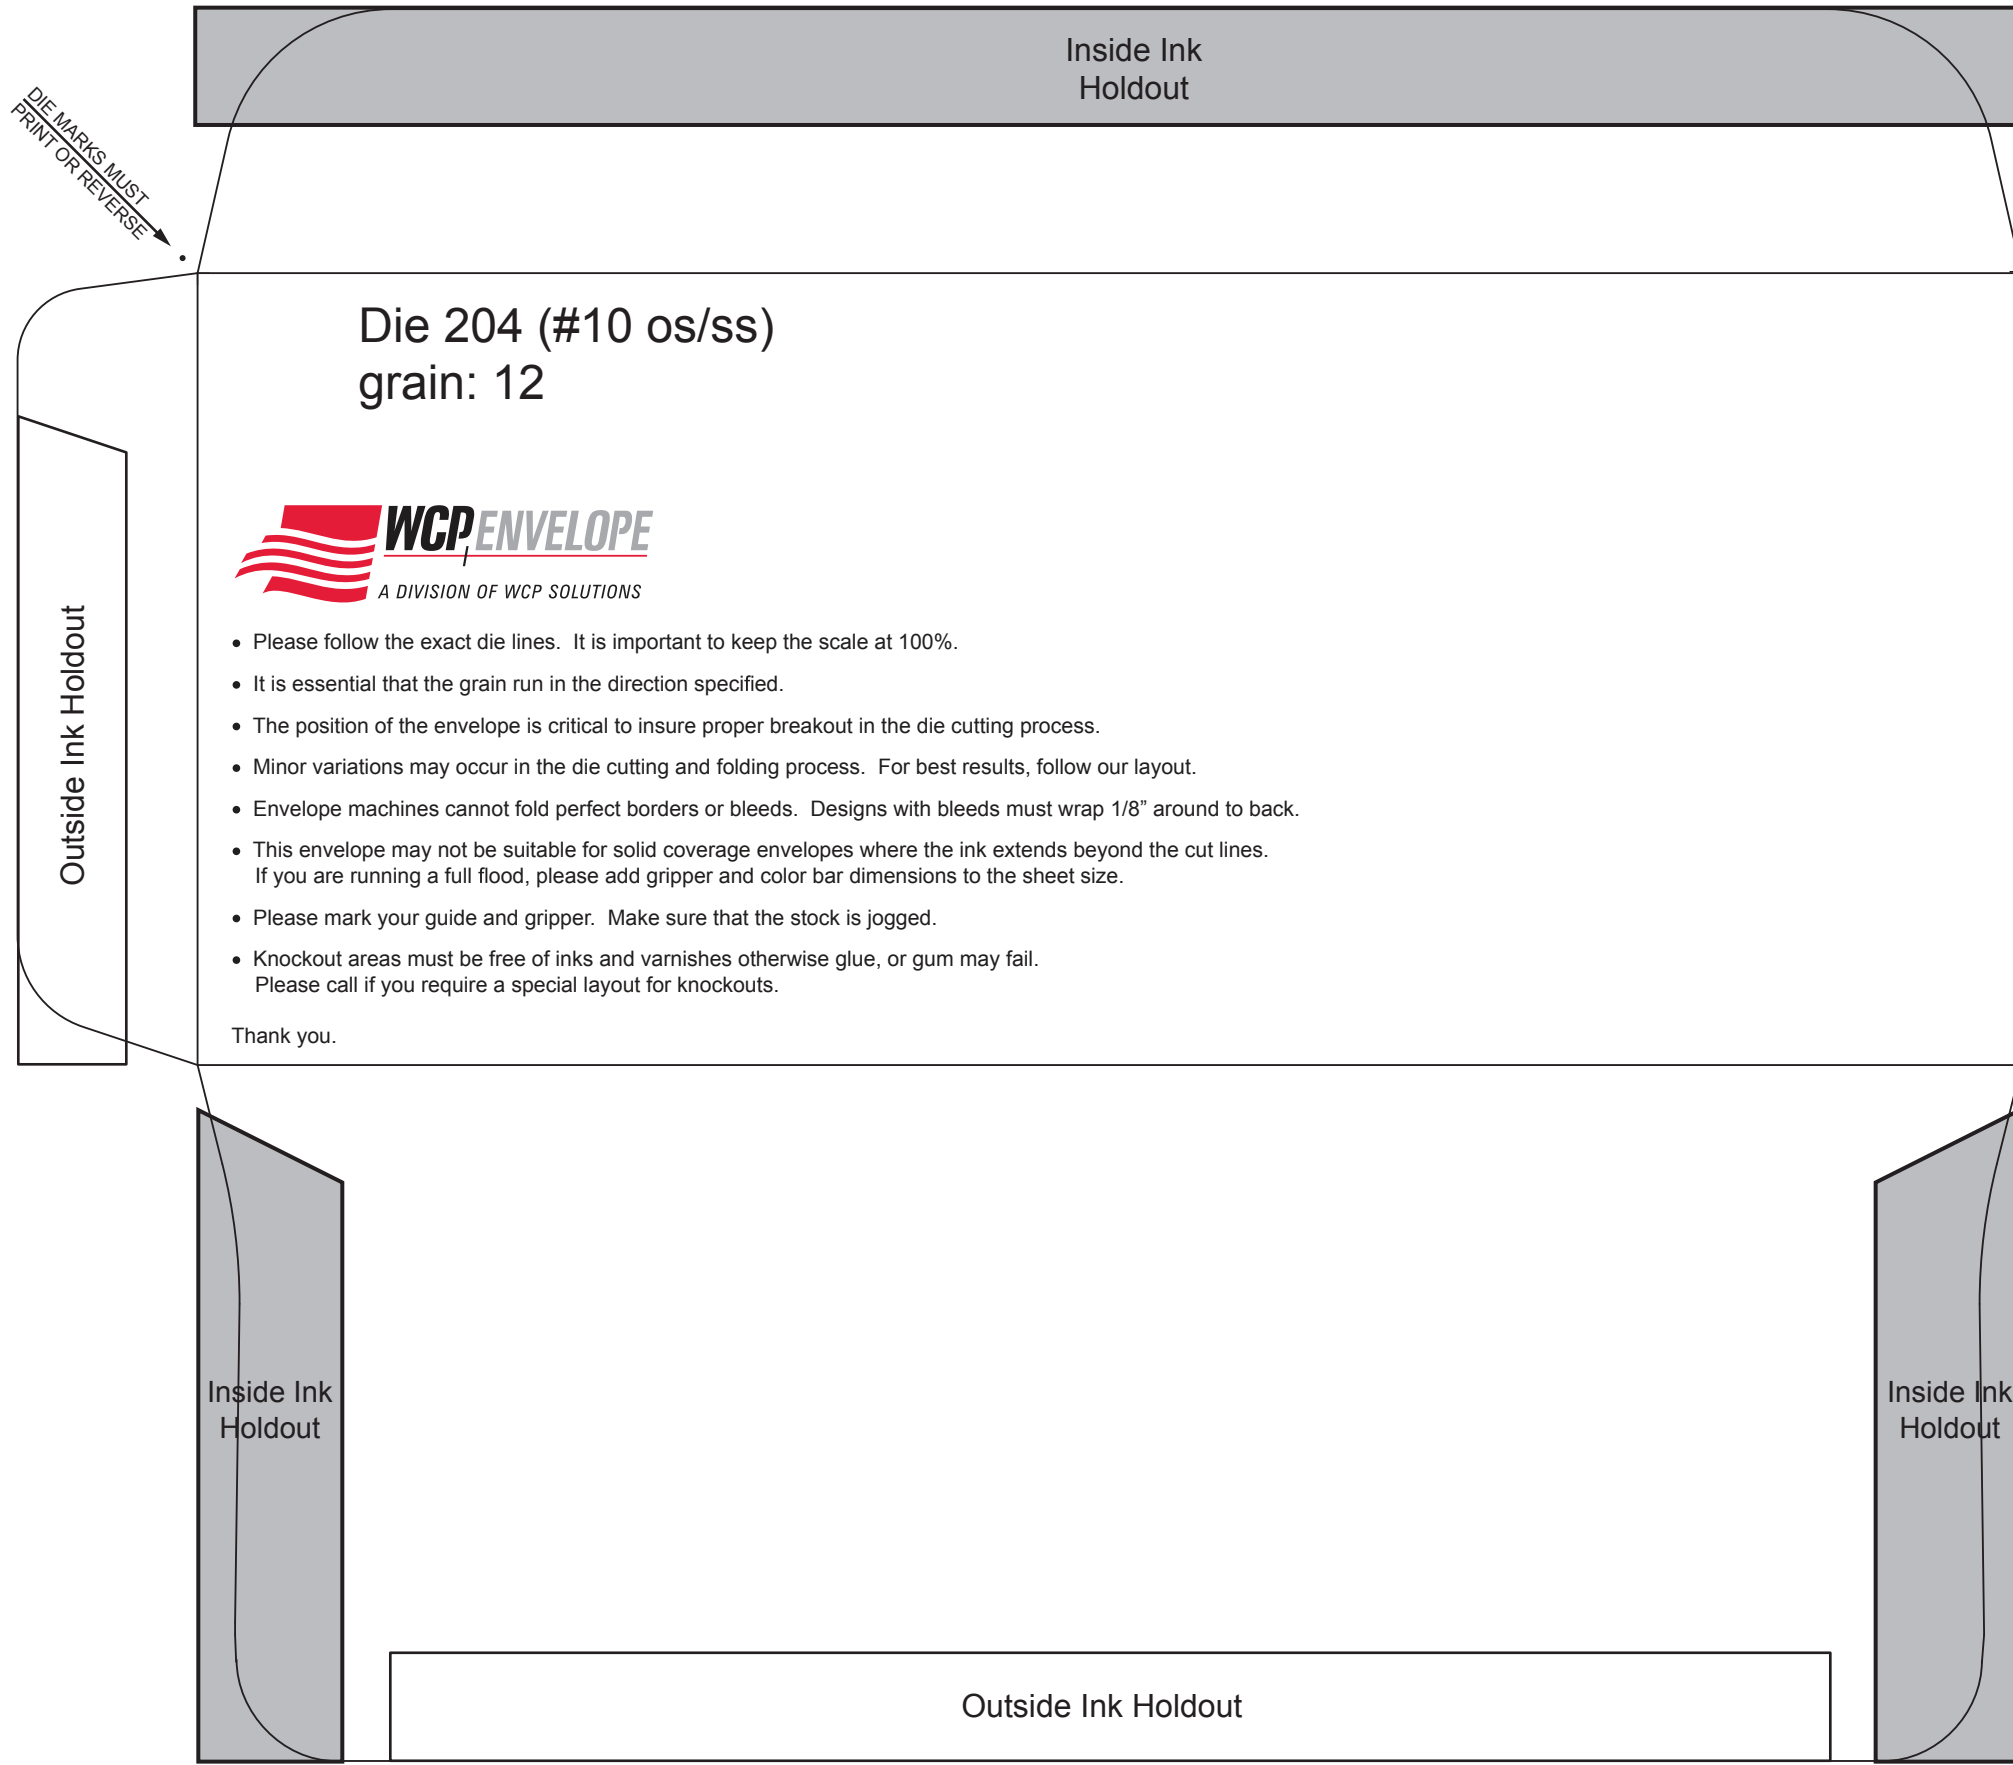

gripper
guide

Grain Direction